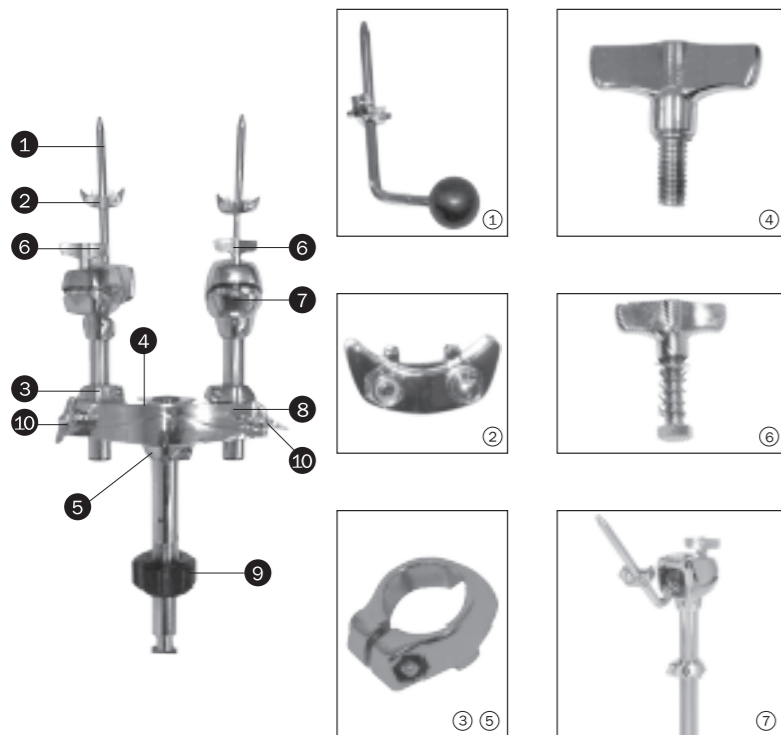

Orion Series

Snare Drum / Tom Holder

Orion Series

Snare Stand / Hi-Hat Stand