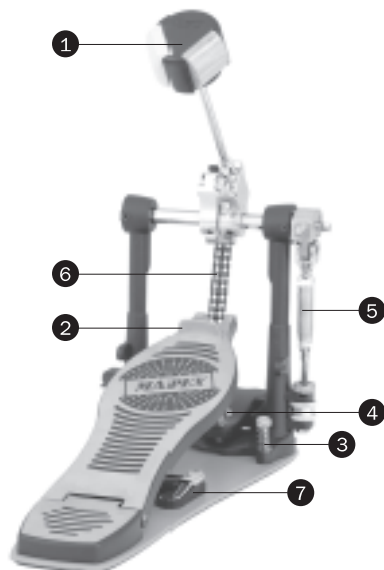

◀ P950A ▶

Item number | Description

- ① 4680-515A Pedal Beater
- ② 2412-230A Toe Stopper Assy.
- ③ 2402-205A Anchor Screw Assy.
- ④ ST080020040 Wing Screw
- ⑤ 4680-560A Spring Assy.
- 4680-555A Connector Assy. for Bearing
- ⑥ 4A50-255X Chain Assy.
- ⑦ KZWA058 Drum Key

◀ B950A ▶

Item number | Description

- ① 3680-484A Boom Arm
- ② 3680-440A Tilter Assy.
- ③ 3480-355A O/S Cymbal Accentuator (2pcs/Pack)
- 3480-355 O/S Cymbal Accentuator (1pc)
- ④ 3621-325 Cymbal Washer
- ⑤ NZ080020038 Wing Nut
- ⑥ 3480-3010A Wing Nut/Bolt Assembly
- ⑦ 3680-425A Upper Tube
- ⑧ 6700-095A Memory Lock for Tube dia 22.2mm(0.9")
- ⑨ AZ0800170A Wing Screw
- ⑩ 6600-095A Memory Lock for Tube dia 25.4mm(1")
- ⑪ 2215-075 Center Tube
- ⑫ 1680-045 Rubber Foot (1pc)