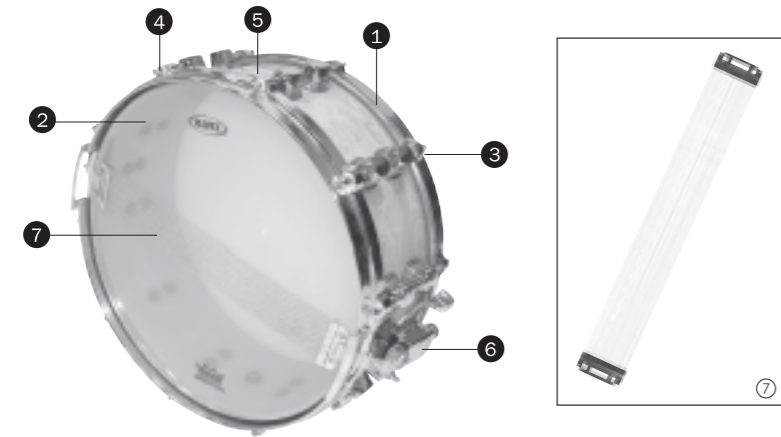

Orion Series

Snare Drum / Tom Holder

Orion Series

Snare Stand / Hi-Hat Stand