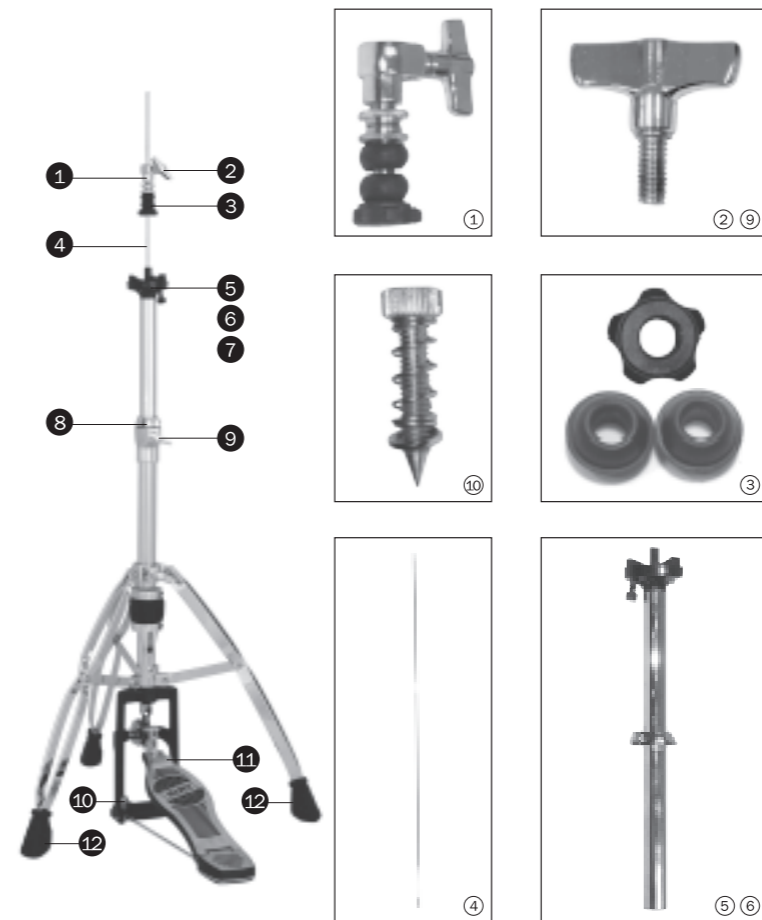

Orion Series Floor Tom & Tom Tom

Orion Series

Snare Drum / Tom Holder

Orion Series

Snare Stand / Hi-Hat Stand

Item number	Description
① 0109-1410X	14"SN Die-Cast Hoop,Batter Side, Chrome Plated, 10 Holes
0109-14102X	14"SN Die-Cast Hoop,Snare Side, Chrome Plated, 10 Holes
0109-1410GX	14"SN Die-Cast Hoop,Batter Side, Gold Plated, 10 Holes
0109-14102GX	14"SN Die-Cast Hoop,Snare Side, Gold Plated, 10 Holes
0109-1410BX	14"SN Die-Cast Hoop,Batter Side, Black Plated, 10 Holes
0109-14102BX	14"SN Die-Cast Hoop,Snare Side, Black Plated, 10 Holes
② 0322-114BT-MP	14"SN Head,Batter Side
0322-314SS-MP	14"SN Head,Snare Side
③ LUG-0711D	SN Lug Assy.,Chrome Plated (Type D)
LUG-0719D	SN Lug Assy.,Gold Plated (Type D)
LUG-0720D	SN Lug Assy.,Black Plated (Type D)
④ SF0550400HX	Tension Rod, Chrome Plated (1pc)
SF0550400GX	Tension Rod, Gold Plated (1pc)
SF0550400BX	Tension Rod, Black Plated (1pc)
M010-020	Washer (1pc)
⑤ 1900M12372A	Badge (w/Gasket and Screw)
⑥ 0619-1740A	SN Throw-off, Release Side Assy., Chrome Plated
0619-1840A	SN Throw-off, Butt Side Assy., Chrome Plated
0669-1740A	SN Throw-off, Release Side Assy., Gold Plated
0669-1840A	SN Throw-off, Butt Side Assy., Gold Plated
0689-1740A	SN Throw-off, Release Side Assy., Black Plated
0689-1840A	SN Throw-off, Butt Side Assy., Black Plated
⑦ 18794850A	14" Snare Wire, Chrome Plated
18794850GA	14" Snare Wire, Gold Plated
18794850BA	14" Snare Wire, Black Plated

◀TH685▶

Item number	Description
① 6801-024A	Ball Rod
② 6750-645A	Stop Lock Assy.
③ 6700-095A	Memory Lock for Tube dia. 22.2mm (0.9")
④ AZ0800170A	Wing Screw
⑤ 6600-095A	Memory Lock for Tube dia. 25.4mm (1")
⑥ 9700-9010A	Wing Nut / Bolt Assembly
⑦ 6700-625A	Tom Holder Arm
⑧ AC908	Multi-Use Mount Assy.
⑨ 6700-675	Adjustment Lock for Tom Holder
⑩ 0908-6010A	Wing Screw