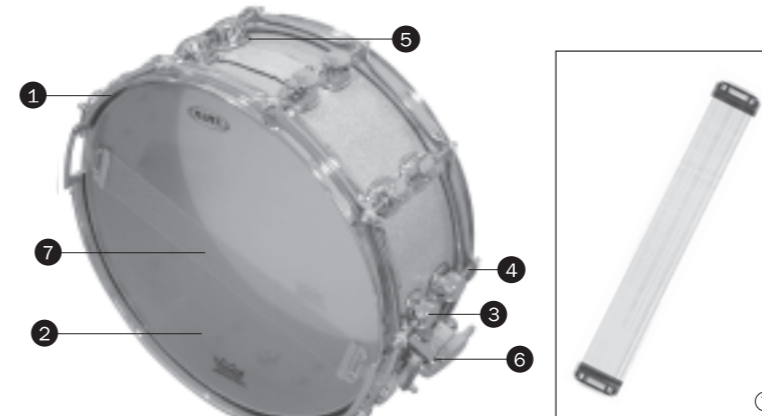

- ① 0107-0804 8" TT Hoop, Chrome Plated, 4 Holes
- 0107-1006 10" TT Hoop, Chrome Plated, 6 Holes
- 0107-1206 12" TT Hoop, Chrome Plated, 6 Holes
- 0107-1306 13" TT Hoop, Chrome Plated, 6 Holes
- 0107-1408 14" TT/FT Hoop, Chrome Plated, 8 Holes
- 0107-1508 15" TT/FT Hoop, Chrome Plated, 8 Holes
- 0107-1608 16" TT/FT Hoop, Chrome Plated, 8 Holes
- 0107-1808 18" TT/FT Hoop, Chrome Plated, 8 Holes
- ② 0316-308BT 8" TT Head, 4 Holes (Batter/Bottom)
- 0316-310BT 10" TT Head, 6 Holes (Batter/Bottom)
- 0316-312BT 12" TT Head, 6 Holes (Batter/Bottom)
- 0316-313BT 13" TT Head, 6 Holes (Batter/Bottom)
- 0316-314BT 14" TT/FT Head, 8 Holes (Batter/Bottom)
- 0316-315BT 15" TT/FT Head, 8 Holes (Batter/Bottom)
- 0316-316BT 16" TT/FT Head, 8 Holes (Batter/Bottom)
- 0316-318BT 18" TT/FT Head, 8 Holes (Batter/Bottom)
- ③ LUG-0711D Lug Assy., Chrome Plated
- LUG-0712D Lug Assy., Chrome Plated (for ITS plate)
- ④ SF0550450HX Tension Rod, Chrome Plated (1pc)
- M010-020 Washer (1pc)
- ⑤ 1900M12370A Badge (w/Gasket and screws)
- ⑥ 34671880A FT Leg (1pc)
- 6750-645A Stop Lock for FT Leg (1pc)
- 34340685A Rubber Foot for FT Leg (1pc)
- ⑦ 6750M2085A 8" TT Mount (w/ITS)
- 6750M2105A 10" TT Mount (w/ITS)
- 6750M2125A 12" TT Mount (w/ITS)
- 6750M2135A 13" TT Mount (w/ITS)
- 6750M2145A 14" TT Mount (w/ITS)
- 6750M2155A 15" TT Mount (w/ITS)
- 6750M2165A 16" TT Mount (w/ITS)
- 6750M3147A 14" Left FT Mount (w/ITS)
- 6750M3145A 14" Mid FT Mount (w/ITS)
- 6750M3146A 14" Right FT Mount (w/ITS)
- 6750M3157A 15" Left FT Mount (w/ITS)
- 6750M3155A 15" Mid FT Mount (w/ITS)
- 6750M3156A 15" Right FT Mount (w/ITS)
- 6750M3167A 16" Left FT Mount (w/ITS)
- 6750M3165A 16" Mid FT Mount (w/ITS)
- 6750M3166A 16" Right FT Mount (w/ITS)
- 6750M3187A 18" Left FT Mount (w/ITS)
- 6750M3185A 18" Mid FT Mount (w/ITS)
- 6750M3186A 18" Right FT Mount (w/ITS)
- ⑧ NZ080024044 Wing Nut (1pc)