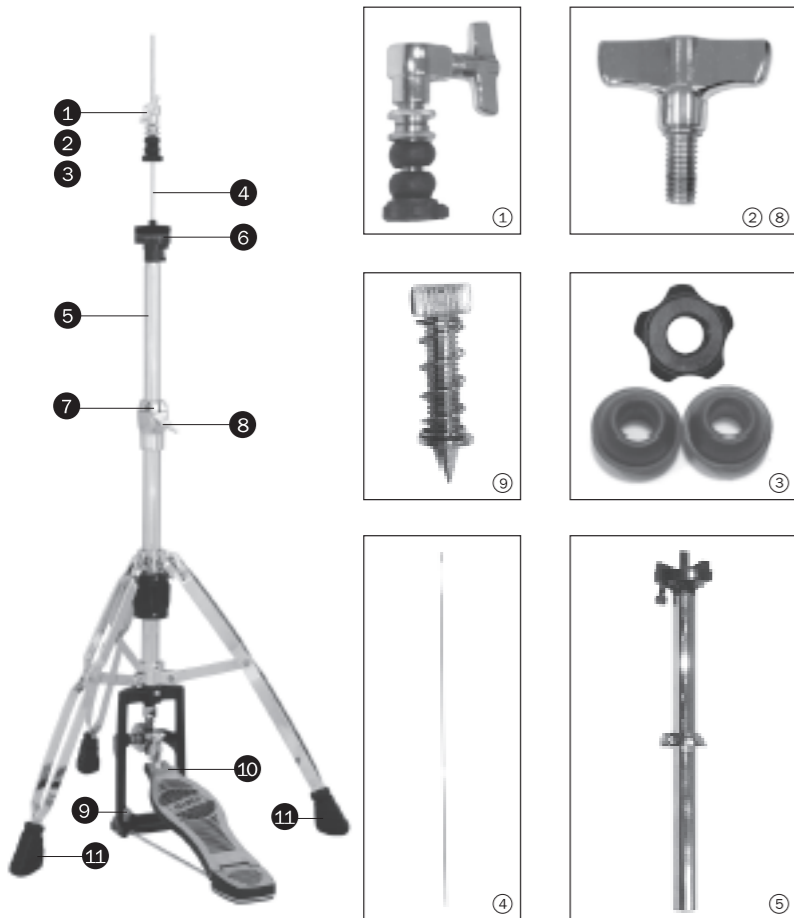

Item number	Description
-------------	-------------

- ① 0107-1410 14" SN Hoop, Batter Side, Chrome Plated, 10 Holes
- 0107-14102A 14" SN Hoop, Snare Side, Chrome Plated, 10 Holes
- 0107-1308 13" SN Hoop, Batter Side, Chrome Plated, 8 Holes
- 0107-13081 13" SN Hoop, Snare Side, Chrome Plated, 8 Holes
- ② 0322-114BT-MP 14" SN Head, Batter Side, Chrome Plated
- 0322-314SS-MP 14" SN Head, Snare Side, Chrome Plated
- 0322-113BT-MP 13" SN Head, Batter Side, Chrome Plated
- 0322-313SS-MP 13" SN Head, Snare Side, Chrome Plated
- ③ LUG-0711D SN Lug, Chrome Plated (Type D)
- ④ SF0550400HX Tension Rod, Chrome Plated (1pc)
- M010-020 Washer (1pc)
- ⑤ 1900M12370A Badge (w/Gasket and Screw)
- ⑥ 0640-1760A SN Throw-off, Release Side Assy., Chrome Plated
- 0640-1860A SN Throw-off, Butt Side Assy., Chrome Plated
- ⑦ 18794850A 14" Snare Wire, Chrome Plated
- 1K394850A 13" Snare Wire, Chrome Plated

◀ TH682 ▶

Item number	Description
-------------	-------------

- ① 6801-024A Ball Rod
- ② 6750-645A Stop Lock Assy.
- ③ 6700-095A Memory Lock for Tube dia. 22.2mm (0.9")
- ④ AZ0800170A Wing Screw
- ⑤ 6600-095A Memory Lock for Tube dia. 25.4mm (1")
- ⑥ 6700-625A Tom Holder Arm
- ⑦ AC908 Multi-Use Mount Assy.
- ⑧ 9700-9010A Wing Nut/Balt Assy.
- ⑨ 0908-6010A Wing Screw

◀ S750A ▶

Item number	Description
① 1618-105	Rubber Sleeve (1pc)
② AZ0800170A	Wing Screw
③ 3480-095A	Memory Lock for Tube dia. 19.1mm (0.8")
④ 1224-045	Rubber Foot (1pc)

◀ H750A ▶

Item number	Description
① 2680-346A	Clutch
② AZ0600200A	Wing Screw
③ 2680-327A	O/S Cymbal Accentuator (2pcs/pack)
2680-327	O/S Cymbal Accentuator (1pc)
2671-360	Plastic Knob
④ 2114-380	Pull Rod of Upper Tube
⑤ 2565-075X	Upper Tube
2114-320A	Cymbal Seat
⑥ 2121-330	Felt Cymbal Base for H750A
⑦ 6700-095A	Memory Lock for Tube dia. 22.2mm(0.9")
⑧ AZ0800170A	Wing Screw
⑨ 2402-205A	Anchor Screw Assy.
⑩ 2412-230A	Toe Stopper Assy.
⑪ 1224-045	Rubber Foot (1pc)