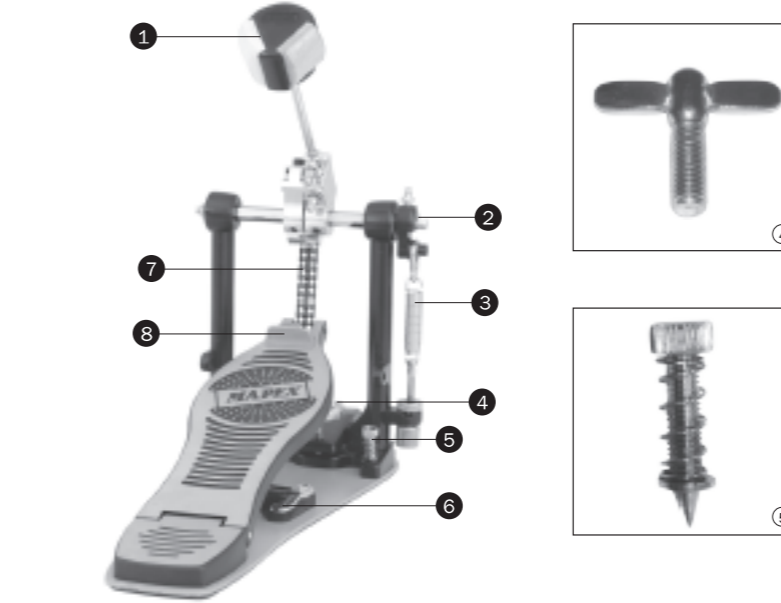

◀ TH682 ▶

Item number	Description
-------------	-------------

- ① 6801-024A Ball Rod
- ② 6750-645A Stop Lock Assy.
- ③ 6700-095A Memory Lock for Tube dia. 22.2mm (0.9")
- ④ AZ0800170A Wing Screw
- ⑤ 6600-095A Memory Lock for Tube dia. 25.4mm (1")
- ⑥ 6700-625A Tom Holder Arm
- ⑦ AC908 Multi-Use Mount Assy.
- ⑧ 9700-9010A Wing Nut/Balt Assy.
- ⑨ 0908-6010A Wing Screw

◀ S750A ▶

Item number	Description
① 1618-105	Rubber Sleeve (1pc)
② AZ0800170A	Wing Screw
③ 3480-095A	Memory Lock for Tube dia. 19.1mm (0.8")
④ 1224-045	Rubber Foot (1pc)

◀ H750A ▶

Item number	Description
① 2680-346A	Clutch
② AZ0600200A	Wing Screw
③ 2680-327A	O/S Cymbal Accentuator (2pcs/pack)
2680-327	O/S Cymbal Accentuator (1pc)
2671-360	Plastic Knob
④ 2114-380	Pull Rod of Upper Tube
⑤ 2565-075X	Upper Tube
2114-320A	Cymbal Seat
⑥ 2121-330	Felt Cymbal Base for H750A
⑦ 6700-095A	Memory Lock for Tube dia. 22.2mm(0.9")
⑧ AZ0800170A	Wing Screw
⑨ 2402-205A	Anchor Screw Assy.
⑩ 2412-230A	Toe Stopper Assy.
⑪ 1224-045	Rubber Foot (1pc)