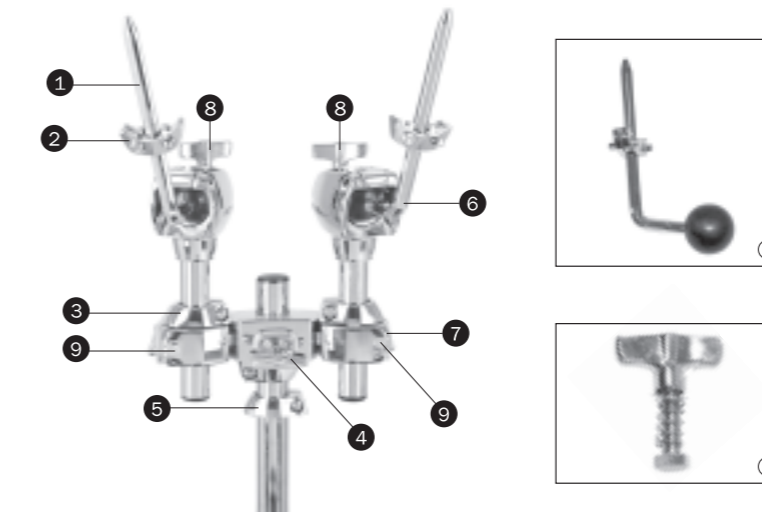

- ① 0107-0804 8" TT Hoop, Chrome Plated, 4 Holes
- 0107-1006 10" TT Hoop, Chrome Plated, 6 Holes
- 0107-1206 12" TT Hoop, Chrome Plated, 6 Holes
- 0107-1306 13" TT Hoop, Chrome Plated, 6 Holes
- 0107-1408 14" TT/FT Hoop, Chrome Plated, 8 Holes
- 0107-1508 15" TT/FT Hoop, Chrome Plated, 8 Holes
- 0107-1608 16" TT/FT Hoop, Chrome Plated, 8 Holes
- 0107-1808 18" TT/FT Hoop, Chrome Plated, 8 Holes
- ② 0316-308BT 8" TT Head, 4 Holes (Batter/Bottom)
- 0316-310BT 10" TT Head, 6 Holes (Batter/Bottom)
- 0316-312BT 12" TT Head, 6 Holes (Batter/Bottom)
- 0316-313BT 13" TT Head, 6 Holes (Batter/Bottom)
- 0316-314BT 14" TT/FT Head, 8 Holes (Batter/Bottom)
- 0316-315BT 15" TT/FT Head, 8 Holes (Batter/Bottom)
- 0316-316BT 16" TT/FT Head, 8 Holes (Batter/Bottom)
- 0316-318BT 18" TT/FT Head, 8 Holes (Batter/Bottom)
- ③ LUG-0711D Lug Assy., Chrome Plated
- LUG-0712D Lug Assy., Chrome Plated (for ITS plate)
- ④ SF0550450HX Tension Rod, Chrome Plated (1pc)
- M010-020 Washer (1pc)
- ⑤ 1900M12370A Badge (w/Gasket and screws)
- ⑥ 34671880A FT Leg (1pc)
- 6750-645A Stop Lock for FT Leg (1pc)
- 34340685A Rubber Foot for FT Leg (1pc)
- ⑦ 6750M2085A 8" TT Mount (w/ITS)
- 6750M2105A 10" TT Mount (w/ITS)
- 6750M2125A 12" TT Mount (w/ITS)
- 6750M2135A 13" TT Mount (w/ITS)
- 6750M2145A 14" TT Mount (w/ITS)
- 6750M2155A 15" TT Mount (w/ITS)
- 6750M2165A 16" TT Mount (w/ITS)
- 6750M3147A 14" Left FT Mount (w/ITS)
- 6750M3145A 14" Mid FT Mount (w/ITS)
- 6750M3146A 14" Right FT Mount (w/ITS)
- 6750M3157A 15" Left FT Mount (w/ITS)
- 6750M3155A 15" Mid FT Mount (w/ITS)
- 6750M3156A 15" Right FT Mount (w/ITS)
- 6750M3167A 16" Left FT Mount (w/ITS)
- 6750M3165A 16" Mid FT Mount (w/ITS)
- 6750M3166A 16" Right FT Mount (w/ITS)
- 6750M3187A 18" Left FT Mount (w/ITS)
- 6750M3185A 18" Mid FT Mount (w/ITS)
- 6750M3186A 18" Right FT Mount (w/ITS)
- ⑧ NZ080024044 Wing Nut (1pc)