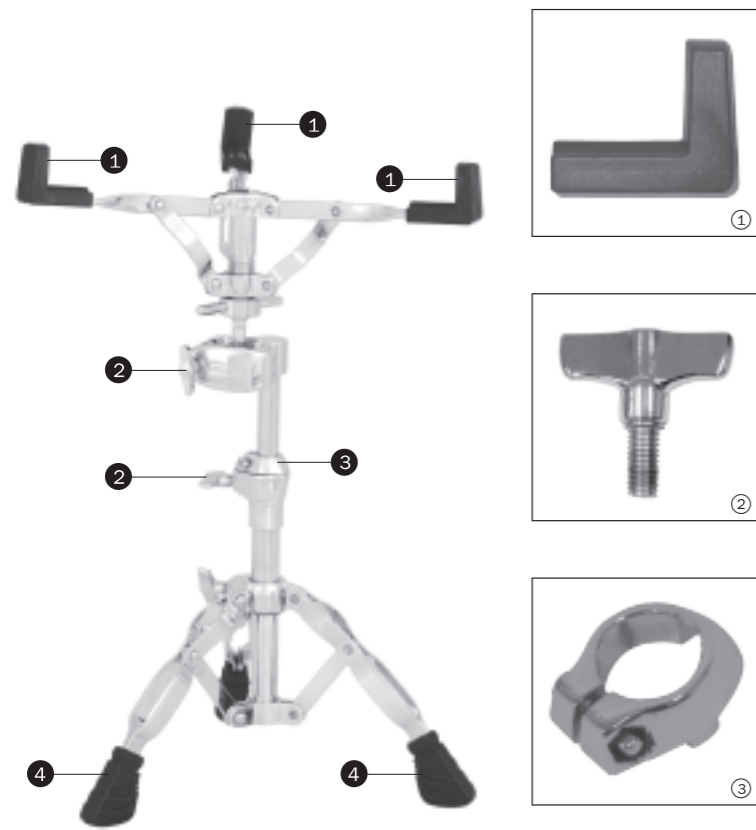

Item number	Description
-------------	-------------

- ① 0107-1410 14" SN Hoop, Batter Side, Chrome Plated, 10 Holes
- 0107-14102A 14" SN Hoop, Snare Side, Chrome Plated, 10 Holes
- 0107-1308 13" SN Hoop, Batter Side, Chrome Plated, 8 Holes
- 0107-13081 13" SN Hoop, Snare Side, Chrome Plated, 8 Holes
- ② 0322-114BT-MP 14" SN Head, Batter Side, Chrome Plated
- 0322-314SS-MP 14" SN Head, Snare Side, Chrome Plated
- 0322-113BT-MP 13" SN Head, Batter Side, Chrome Plated
- 0322-313SS-MP 13" SN Head, Snare Side, Chrome Plated
- ③ LUG-0711D SN Lug, Chrome Plated (Type D)
- ④ SF0550400HX Tension Rod, Chrome Plated (1pc)
- M010-020 Washer (1pc)
- ⑤ 1900M12370A Badge (w/Gasket and Screw)
- ⑥ 0640-1760A SN Throw-off, Release Side Assy., Chrome Plated
- 0640-1860A SN Throw-off, Butt Side Assy., Chrome Plated
- ⑦ 18794850A 14" Snare Wire, Chrome Plated
- 1K394850A 13" Snare Wire, Chrome Plated

◀ TH682 ▶

Item number	Description
-------------	-------------

- ① 6801-024A Ball Rod
- ② 6750-645A Stop Lock Assy.
- ③ 6700-095A Memory Lock for Tube dia. 22.2mm (0.9")
- ④ AZ0800170A Wing Screw
- ⑤ 6600-095A Memory Lock for Tube dia. 25.4mm (1")
- ⑥ 6700-625A Tom Holder Arm
- ⑦ AC908 Multi-Use Mount Assy.
- ⑧ 9700-9010A Wing Nut/Balt Assy.
- ⑨ 0908-6010A Wing Screw

◀ S750A ▶

Item number	Description
① 1618-105	Rubber Sleeve (1pc)
② AZ0800170A	Wing Screw
③ 3480-095A	Memory Lock for Tube dia. 19.1mm (0.8")
④ 1224-045	Rubber Foot (1pc)

◀ H750A ▶

Item number	Description
① 2680-346A	Clutch
② AZ0600200A	Wing Screw
③ 2680-327A	O/S Cymbal Accentuator (2pcs/pack)
2680-327	O/S Cymbal Accentuator (1pc)
2671-360	Plastic Knob
④ 2114-380	Pull Rod of Upper Tube
⑤ 2565-075X	Upper Tube
2114-320A	Cymbal Seat
⑥ 2121-330	Felt Cymbal Base for H750A
⑦ 6700-095A	Memory Lock for Tube dia. 22.2mm(0.9")
⑧ AZ0800170A	Wing Screw
⑨ 2402-205A	Anchor Screw Assy.
⑩ 2412-230A	Toe Stopper Assy.
⑪ 1224-045	Rubber Foot (1pc)