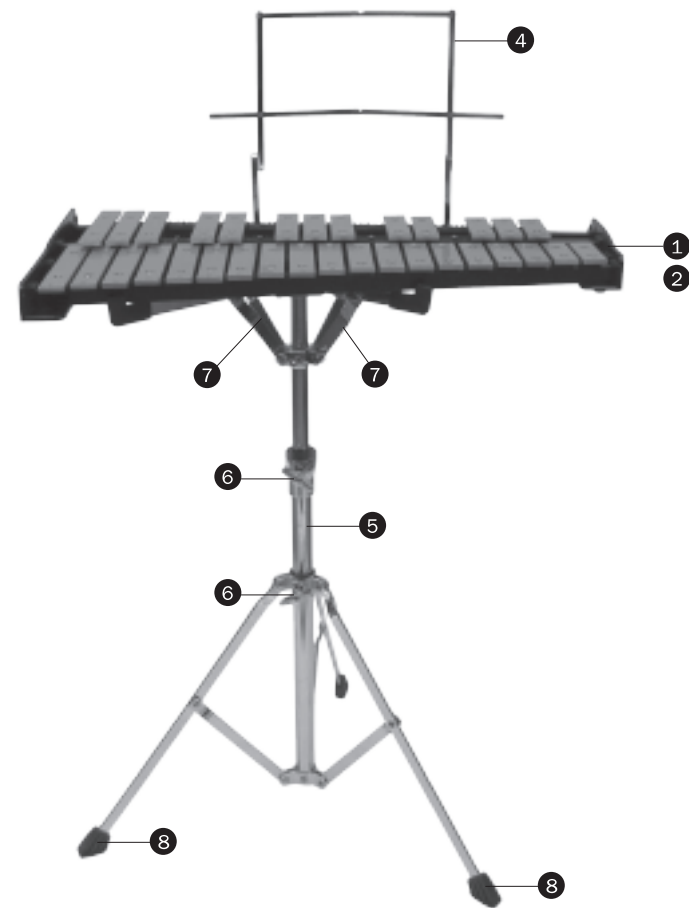

School Item

Percussion Kit

School Item

Snare Kit

School Item Percussion Kit

Item number	Description
① GL32H25	32 Note Bell
② MMAP10310	Bar-A3
MMAP10315	Bar-A3#B3b
MMAP10410	Bar-A4
MMAP10415	Bar-A4#B4b
MMAP10510	Bar-A5
MMAP10515	Bar-A5#B5b
MMAP20310	Bar-B3
MMAP20410	Bar-B4
MMAP20510	Bar-B5
MMAP30410	Bar-C4
MMAP30415	Bar-C4#D4b
MMAP30510	Bar-C5
MMAP30515	Bar-C5#D5b
MMAP30610	Bar-C6
MMAP40410	Bar-D4
MMAP40415	Bar-D4#E4b
MMAP40510	Bar-D5
MMAP40515	Bar-D5#E5b
MMAP50410	Bar-E4
MMAP50510	Bar-E5
MMAP60310	Bar-F3
MMAP60315	Bar-F3#G3b
MMAP60410	Bar-F4
MMAP60415	Bar-F4#G4b
MMAP60510	Bar-F5
MMAP60515	Bar-F5#G5b
MMAP70310	Bar-G3
MMAP70315	Bar-G3#A3b
MMAP70410	Bar-G4
MMAP70415	Bar-G4#A4b
MMAP70510	Bar-G5
MMAP70515	Bar-G5#A5b
③ PPA08	Tunable Pad
④ MSR-103	Music Rack
⑤ GS125	Tunable Pad and Bell Stand
⑥ AZ0800170A	Wing Screw
⑦ GLS-105	Rubber Sleeve
⑧ 3108-045	Rubber Foot (1pc)
⑨ ESW-0005AMP	Drum Sticks
⑩ SPM-0414	Mallet
⑪ GBG032H25MP	Bag

Item number	Description
① SN1455Q-M25	Snare Drum
② 0101-1410	Drum Hoop, Batter Side, 10 Holes
0101-14101	Drum Hoop, Snare Side, 10 Holes
③ 0246-114BT-MP	14" Drum Head, Batter Side
0246-314SS-MP	14" Drum Head, Snare Side
④ LUG-0712Q	Lug Assy.
⑤ SFM0550450H	Tension Rod (1pc)
⑥ 1900M12300	Badge Assy.
⑦ 0501	Muffler
⑧ 18323850A	SN Wire
⑨ 0602-1520A	SN Throw-off, Release Side
0602-1620A	SN Throw-off, Butt Side
⑩ 1114-105	Rubber Sleeve (1pc)
⑪ AZ0800170A	Wing Screw
⑫ 1123-045	Rubber Foot (1pc)
⑬ EPP-010M	Practice Pad
⑭ ESW-0005AMP	Drum Sticks
⑮ EBG145500MP	Bag

School Item Snare Kit