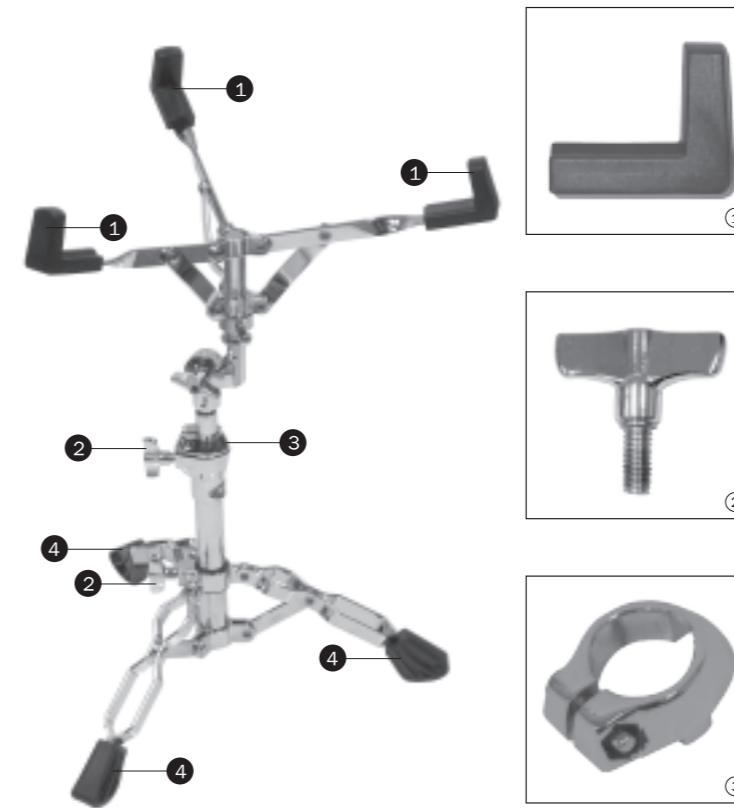

Item number	Description
① 0101-0804	8"TT Hoop, Chrome Plated, 4 Holes
0101-1006	10"TT Hoop, Chrome Plated, 6 Holes
0101-1206	12"TT Hoop, Chrome Plated, 6 Holes
0101-1306	13"TT Hoop, Chrome Plated, 6 Holes
0101-1406	14"TT / FT Hoop, Chrome Plated, 6 Holes
0101-1606	16"TT / FT Hoop, Chrome Plated, 6 Holes
0101-1806	18"TT / FT Hoop, Chrome Plated, 6 Holes
② 0246-308CT-MP	8"TT Head
0246-310CT-MP	10"TT Head
0246-312CT-MP	12"TT Head
0246-313CT-MP	13"TT Head
0246-314CT-MP	14"TT / FT Head
0246-316CT-MP	16"TT / FT Head
0246-318CT-MP	18"TT / FT Head
③ LUG-0701P	Lug Assy., Chrome Plates (for Lacquering)
LUG-0741P	Lug Assy., Chrome Plated (for Covering)
④ SFM0550450H	Tension Rod, Chrome Plated (1pc)
⑤ 1900M12376A	Badge (w/ Gasket and screws)
⑥ 34601880A	FT Leg (1pc)
34602685	Rubber Foot for FT Leg (1pc)
⑦ 6460M2083A	8" TT Mount (w/ITS)
6460M2103A	10" TT Mount (w/ITS)
6460M2123A	12" TT Mount (w/ITS)
6460M2133A	13" TT Mount (w/ITS)
6460M2143A	14" TT Mount (w/ITS)
6460M2163A	16" TT Mount (w/ITS)
6200M	TT / FT Mount (w/o ITS)
NZ080024044	Wing Nut (1pc)

◀TH650▶

Item number	Description
① 6801-024	Ball Rod
② 6200-645A	Stop Lock for Tom Holder
③ 9550-9010A	Wing Nut / Bolt Assembly
④ 6600-095A	Memory Lock for Tube dia. 25.4mm (1")

◀S320A▶

Item number	Description
① 1114-105	Rubber Sleeve(1pc)
② AZ0800170A	Wing Screw
③ 3480-095A	Memory Lock for Tube dia. 19.1mm (0.8")
④ 3122-045	Rubber Foot (1pc)

◀H320A▶

Item number	Description
① 2670-346A	Clutch
② AZ0600200A	Wing Screw
③ 2004-355A	Felts (2pcs/pack)
2004-355	Felt (1pc)
2671-360	Plastic Knob
④ 2114-380	Pull Rod of Upper Tube
⑤ 2230-075X	Upper Tube
2114-320A	Cymbal Seat
⑥ 3480-095A	Memory Lock for Tube dia. 19.1mm(0.8")
⑦ 2121-330	Felt Cymbal Base
⑧ AZ0800170A	Wing Screw
⑨ 2402-205A	Anchor Screw Assy.
⑩ 3122-045	Rubber Foot (1pc)