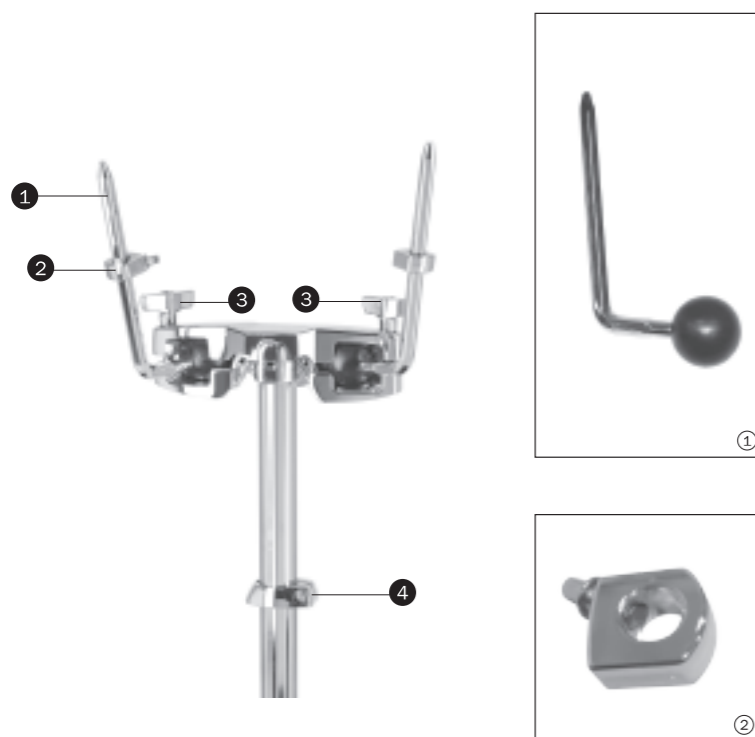

Item number	Description
① 0101-0804	8"TT Hoop, Chrome Plated, 4 Holes
0101-1006	10"TT Hoop, Chrome Plated, 6 Holes
0101-1206	12"TT Hoop, Chrome Plated, 6 Holes
0101-1306	13"TT Hoop, Chrome Plated, 6 Holes
0101-1406	14"TT / FT Hoop, Chrome Plated, 6 Holes
0101-1606	16"TT / FT Hoop, Chrome Plated, 6 Holes
0101-1806	18"TT / FT Hoop, Chrome Plated, 6 Holes
② 0246-308CT-MP	8"TT Head
0246-310CT-MP	10"TT Head
0246-312CT-MP	12"TT Head
0246-313CT-MP	13"TT Head
0246-314CT-MP	14"TT / FT Head
0246-316CT-MP	16"TT / FT Head
0246-318CT-MP	18"TT / FT Head
③ LUG-0701P	Lug Assy., Chrome Plates (for Lacquering)
LUG-0741P	Lug Assy., Chrome Plated (for Covering)
④ SFM0550450H	Tension Rod, Chrome Plated (1pc)
⑤ 1900M12376A	Badge (w/ Gasket and screws)
⑥ 34601880A	FT Leg (1pc)
34602685	Rubber Foot for FT Leg (1pc)
⑦ 6460M2083A	8" TT Mount (w/ITS)
6460M2103A	10" TT Mount (w/ITS)
6460M2123A	12" TT Mount (w/ITS)
6460M2133A	13" TT Mount (w/ITS)
6460M2143A	14" TT Mount (w/ITS)
6460M2163A	16" TT Mount (w/ITS)
6200M	TT / FT Mount (w/o ITS)
NZ080024044	Wing Nut (1pc)

◀TH650▶

Item number	Description
① 6801-024	Ball Rod
② 6200-645A	Stop Lock for Tom Holder
③ 9550-9010A	Wing Nut / Bolt Assembly
④ 6600-095A	Memory Lock for Tube dia. 25.4mm (1")

◀S320A▶

Item number	Description
① 1114-105	Rubber Sleeve(1pc)
② AZ0800170A	Wing Screw
③ 3480-095A	Memory Lock for Tube dia. 19.1mm (0.8")
④ 3122-045	Rubber Foot (1pc)

◀H320A▶

Item number	Description
① 2670-346A	Clutch
② AZ0600200A	Wing Screw
③ 2004-355A	Felts (2pcs/pack)
2004-355	Felt (1pc)
2671-360	Plastic Knob
④ 2114-380	Pull Rod of Upper Tube
⑤ 2230-075X	Upper Tube
2114-320A	Cymbal Seat
⑥ 3480-095A	Memory Lock for Tube dia. 19.1mm(0.8")
⑦ 2121-330	Felt Cymbal Base
⑧ AZ0800170A	Wing Screw
⑨ 2402-205A	Anchor Screw Assy.
⑩ 3122-045	Rubber Foot (1pc)