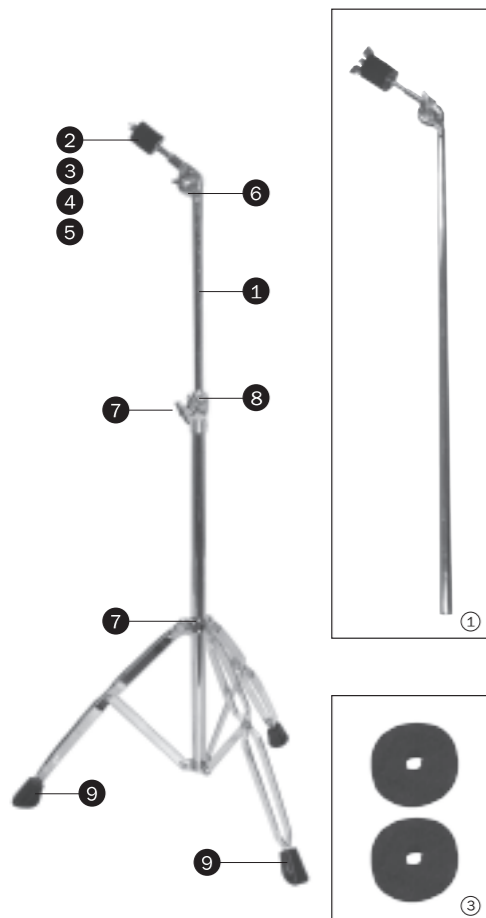

◀TH650▶

Item number	Description
① 6801-024	Ball Rod
② 6200-645A	Stop Lock for Tom Holder
③ 9550-9010A	Wing Nut / Bolt Assembly
④ 6600-095A	Memory Lock for Tube dia. 25.4mm (1")

◀S320A▶

Item number	Description
① 1114-105	Rubber Sleeve(1pc)
② AZ0800170A	Wing Screw
③ 3480-095A	Memory Lock for Tube dia. 19.1mm (0.8")
④ 3122-045	Rubber Foot (1pc)

◀H320A▶

Item number	Description
① 2670-346A	Clutch
② AZ0600200A	Wing Screw
③ 2004-355A	Felts (2pcs/pack)
2004-355	Felt (1pc)
2671-360	Plastic Knob
④ 2114-380	Pull Rod of Upper Tube
⑤ 2230-075X	Upper Tube
2114-320A	Cymbal Seat
⑥ 3480-095A	Memory Lock for Tube dia. 19.1mm(0.8")
⑦ 2121-330	Felt Cymbal Base
⑧ AZ0800170A	Wing Screw
⑨ 2402-205A	Anchor Screw Assy.
⑩ 3122-045	Rubber Foot (1pc)

◀ P320A ▶

Item number	Description
① 4130-525A	Pedal Beater
② 4330-555A	Connector Complete for Bearing
③ 4218-560A	Spring Assy.
④ ST080020040	Wing Screw
⑤ 2402-205A	Anchor Screw Assy.
⑥ 4230-245	Radius Rod Assy.

◀ C320A ▶

Item number	Description
① 3255-484A	Upper Tube
② 3623-430A	Tilter
③ 3121-355X	Cymbal Felts (2pcs/pack)
3121-355	Cymbal Felt (1pc)
④ 3621-325	Cymbal Washer
⑤ NZ080020038	Wing nut
⑥ 3224-3010A	Wing Nut / Bolt Assembly
⑦ AZ0800170A	Wing Screw
⑧ 3480-095A	Memory Lock for Tube dia. 19.1mm (0.8")
⑨ 3122-045	Rubber Foot (1pc only)