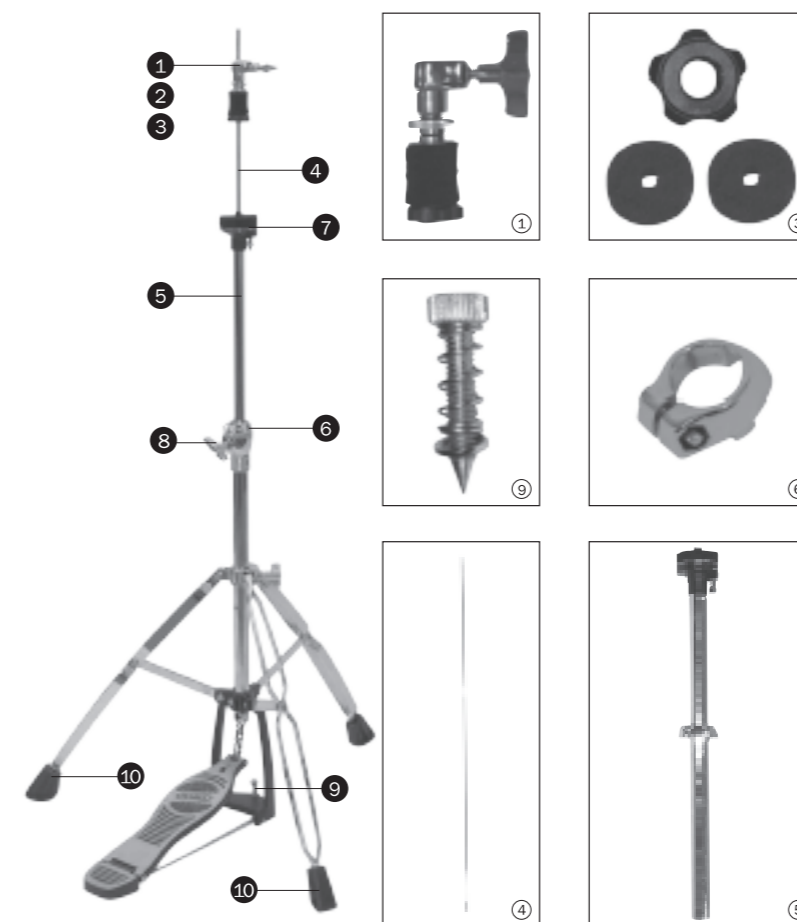

Item number	Description
① 0101-1408	14"SN Hoop,Batter Side, Chrome Plated, 8 Holes
0101-14081	14"SN Hoop,Snare Side, Chrome Plated, 8 Holes
② 0246-114CT-MP	14"SN Head,Batter Side
0246-314SS-MP	14"SN Head,Snare Side
③ LUG-0742P	Lug Assy. for Covering
LUG-0712P	Lug Assy. for Lacquering
④ SFM0550450H	Tension Rod, Chrome Plated (1pc)
⑤ 1900M12376A	Badge (w/Gasket and Screw)
⑥ 0612-1720A	SN Throw-off, Release Side Assy., Chrome Plated
0612-1820A	SN Throw-off, Butt Side Assy., Chrome Plated
⑦ 18323850A	14" Snare Wire, Chrome Plated

◀TH650▶

Item number	Description
① 6801-024	Ball Rod
② 6200-645A	Stop Lock for Tom Holder
③ 9550-9010A	Wing Nut / Bolt Assembly
④ 6600-095A	Memory Lock for Tube dia. 25.4mm (1")

◀S320A▶

Item number	Description
① 1114-105	Rubber Sleeve(1pc)
② AZ0800170A	Wing Screw
③ 3480-095A	Memory Lock for Tube dia. 19.1mm (0.8")
④ 3122-045	Rubber Foot (1pc)

◀H320A▶

Item number	Description
① 2670-346A	Clutch
② AZ0600200A	Wing Screw
③ 2004-355A	Felts (2pcs/pack)
2004-355	Felt (1pc)
2671-360	Plastic Knob
④ 2114-380	Pull Rod of Upper Tube
⑤ 2230-075X	Upper Tube
2114-320A	Cymbal Seat
⑥ 3480-095A	Memory Lock for Tube dia. 19.1mm(0.8")
⑦ 2121-330	Felt Cymbal Base
⑧ AZ0800170A	Wing Screw
⑨ 2402-205A	Anchor Screw Assy.
⑩ 3122-045	Rubber Foot (1pc)