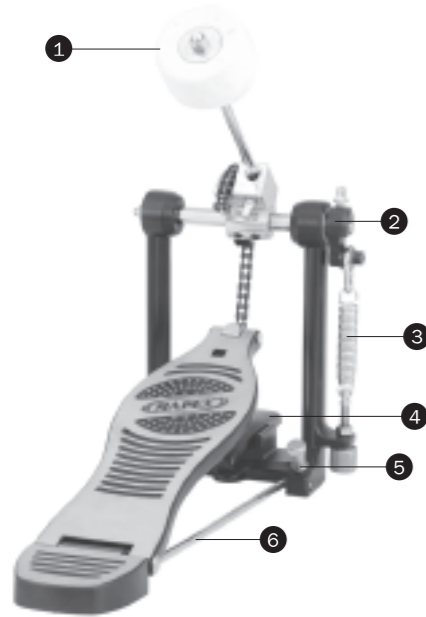

Item number	Description
① 0101-1408	14"SN Hoop,Batter Side, Chrome Plated, 8 Holes
0101-14081	14"SN Hoop,Snare Side, Chrome Plated, 8 Holes
② 0246-114CT-MP	14"SN Head,Batter Side
0246-314SS-MP	14"SN Head,Snare Side
③ LUG-0742P	Lug Assy. for Covering
LUG-0712P	Lug Assy. for Lacquering
④ SFM0550450H	Tension Rod, Chrome Plated (1pc)
⑤ 1900M12376A	Badge (w/Gasket and Screw)
⑥ 0612-1720A	SN Throw-off, Release Side Assy., Chrome Plated
0612-1820A	SN Throw-off, Butt Side Assy., Chrome Plated
⑦ 18323850A	14" Snare Wire, Chrome Plated

◀TH650▶

Item number	Description
① 6801-024	Ball Rod
② 6200-645A	Stop Lock for Tom Holder
③ 9550-9010A	Wing Nut / Bolt Assembly
④ 6600-095A	Memory Lock for Tube dia. 25.4mm (1")

◀S320A▶

Item number	Description
① 1114-105	Rubber Sleeve(1pc)
② AZ0800170A	Wing Screw
③ 3480-095A	Memory Lock for Tube dia. 19.1mm (0.8")
④ 3122-045	Rubber Foot (1pc)

◀H320A▶

Item number	Description
① 2670-346A	Clutch
② AZ0600200A	Wing Screw
③ 2004-355A	Felts (2pcs/pack)
2004-355	Felt (1pc)
2671-360	Plastic Knob
④ 2114-380	Pull Rod of Upper Tube
⑤ 2230-075X	Upper Tube
2114-320A	Cymbal Seat
⑥ 3480-095A	Memory Lock for Tube dia. 19.1mm(0.8")
⑦ 2121-330	Felt Cymbal Base
⑧ AZ0800170A	Wing Screw
⑨ 2402-205A	Anchor Screw Assy.
⑩ 3122-045	Rubber Foot (1pc)

◀ C320A ▶

Item number	Description
① 3255-484A	Upper Tube
② 3623-430A	Tilter
③ 3121-355X	Cymbal Felts (2pcs/pack)
3121-355	Cymbal Felt (1pc)
④ 3621-325	Cymbal Washer
⑤ NZ080020038	Wing nut
⑥ 3224-3010A	Wing Nut / Bolt Assembly
⑦ AZ0800170A	Wing Screw
⑧ 3480-095A	Memory Lock for Tube dia. 19.1mm (0.8")
⑨ 3122-045	Rubber Foot (1pc only)