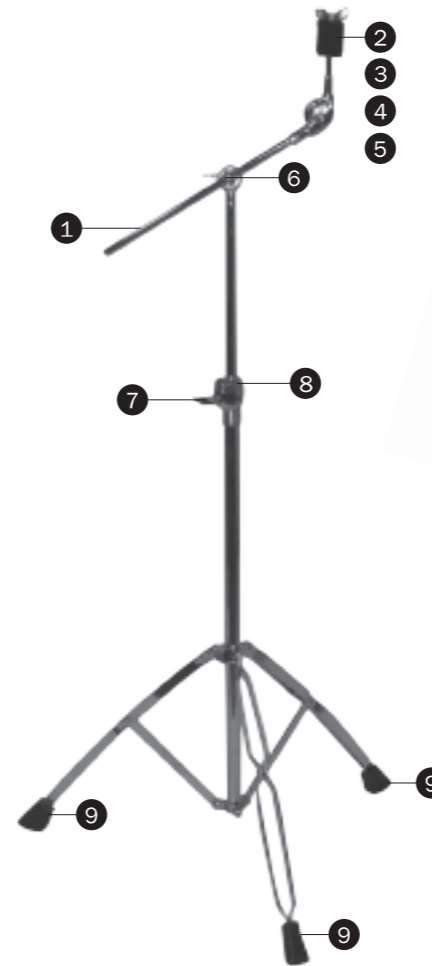

Item number	Description
① 0101-1408	14"SN Hoop,Batter Side, Chrome Plated, 8 Holes
0101-14081	14"SN Hoop,Snare Side, Chrome Plated, 8 Holes
② 0246-114CT-MP	14"SN Head,Batter Side
0246-314SS-MP	14"SN Head,Snare Side
③ LUG-0742P	Lug Assy. for Covering
LUG-0712P	Lug Assy. for Lacquering
④ SFM0550450H	Tension Rod, Chrome Plated (1pc)
⑤ 1900M12376A	Badge (w/Gasket and Screw)
⑥ 0612-1720A	SN Throw-off, Release Side Assy., Chrome Plated
0612-1820A	SN Throw-off, Butt Side Assy., Chrome Plated
⑦ 18323850A	14" Snare Wire, Chrome Plated

◀TH650▶

Item number	Description
① 6801-024	Ball Rod
② 6200-645A	Stop Lock for Tom Holder
③ 9550-9010A	Wing Nut / Bolt Assembly
④ 6600-095A	Memory Lock for Tube dia. 25.4mm (1")

◀S320A▶

Item number	Description
① 1114-105	Rubber Sleeve(1pc)
② AZ0800170A	Wing Screw
③ 3480-095A	Memory Lock for Tube dia. 19.1mm (0.8")
④ 3122-045	Rubber Foot (1pc)

◀H320A▶

Item number	Description
① 2670-346A	Clutch
② AZ0600200A	Wing Screw
③ 2004-355A	Felts (2pcs/pack)
2004-355	Felt (1pc)
2671-360	Plastic Knob
④ 2114-380	Pull Rod of Upper Tube
⑤ 2230-075X	Upper Tube
2114-320A	Cymbal Seat
⑥ 3480-095A	Memory Lock for Tube dia. 19.1mm(0.8")
⑦ 2121-330	Felt Cymbal Base
⑧ AZ0800170A	Wing Screw
⑨ 2402-205A	Anchor Screw Assy.
⑩ 3122-045	Rubber Foot (1pc)

◀ C320A ▶

Item number	Description
① 3255-484A	Upper Tube
② 3623-430A	Tilter
③ 3121-355X	Cymbal Felts (2pcs/pack)
3121-355	Cymbal Felt (1pc)
④ 3621-325	Cymbal Washer
⑤ NZ080020038	Wing nut
⑥ 3224-3010A	Wing Nut / Bolt Assembly
⑦ AZ0800170A	Wing Screw
⑧ 3480-095A	Memory Lock for Tube dia. 19.1mm (0.8")
⑨ 3122-045	Rubber Foot (1pc only)