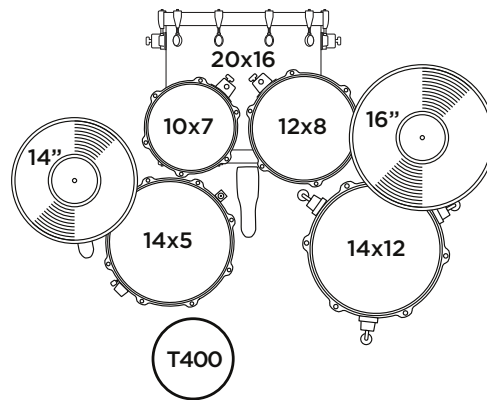

5-Piece Fusion Drum Set

CM5044FTC

(With Cymbals)