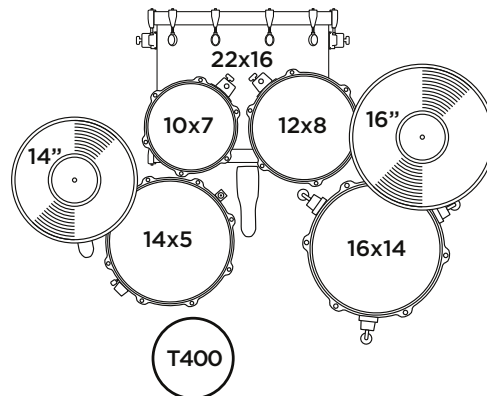

5-Piece Rock Drum Set

CM5294FTC

(With Cymbals)