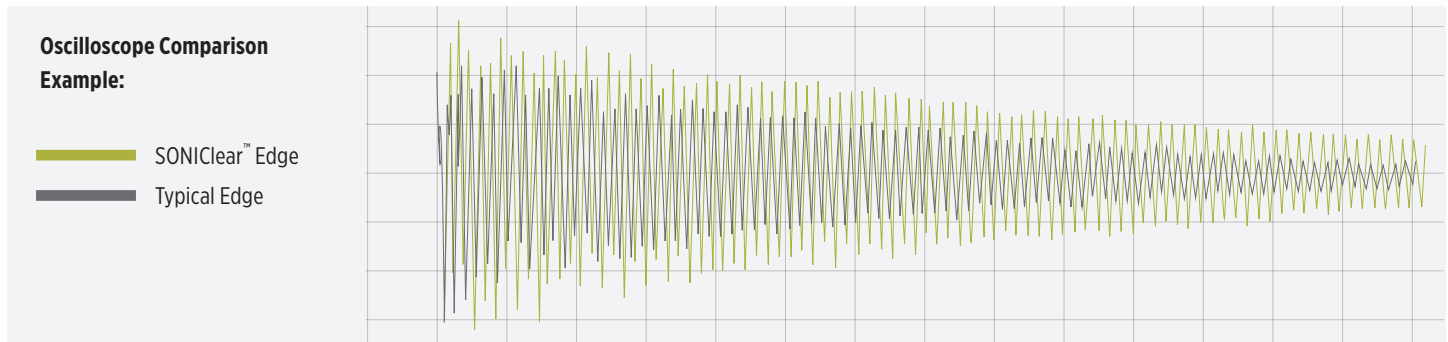

SONICLEAR™ EDGE AUDIO TEST SESSIONS

SOUND

The increased drumhead to shell contact achieved by the SONIClear™ Edge enhances shell vibration, resulting in the "biggest" sound possible from the drum.

Oscilloscope Example: The green waveform is a recording of a drum with the SONIClear™ edge. The dark grey waveform is a drum with a typical edge. Tuned to the same pitch and recorded identically, it's clear that the drum with the SONIClear™ Edge produces a much larger waveform from the initial strike through the full sustain of the note.