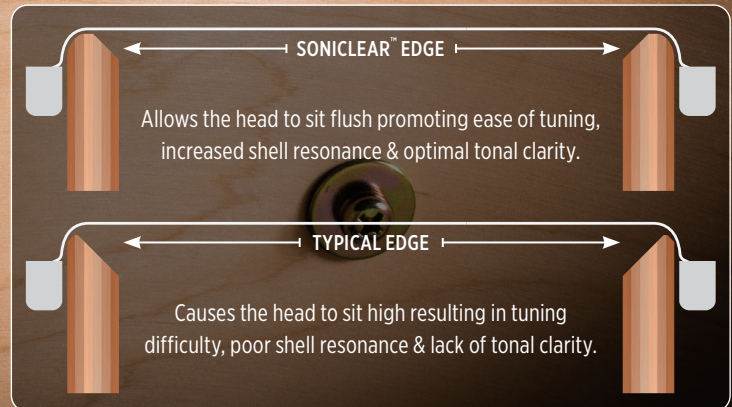

## BEARING EDGE

The **SONIClear™ Bearing Edge** is standard on all Mapex shells and allows the drumhead to sit flatter and make better contact with the shell. The result is a stronger and deeper fundamental pitch, effortless and consistent tuning, and a significantly expanded tuning range. For the serious player, the increased head to edge contact increases shell vibration, allowing the sonic nuances of the Hybrid shell to stand out.