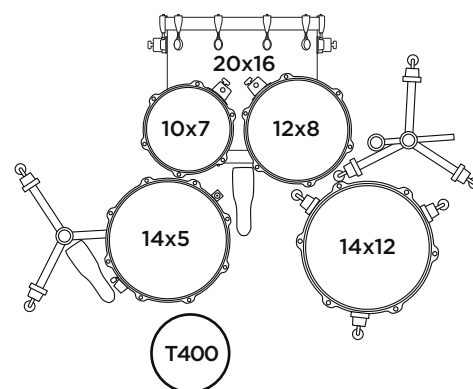

5-Piece Fusion Drum Set

CM5044FT

(Without Cymbals)