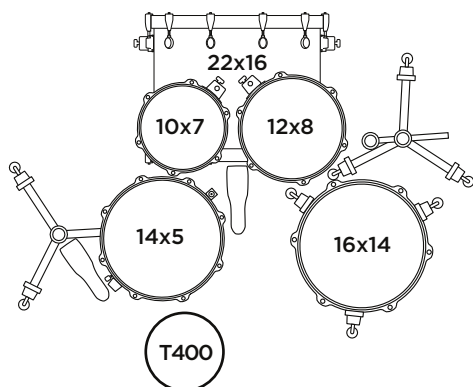

5-Piece Rock Drum Set

CM5294FT

(Without Cymbals)