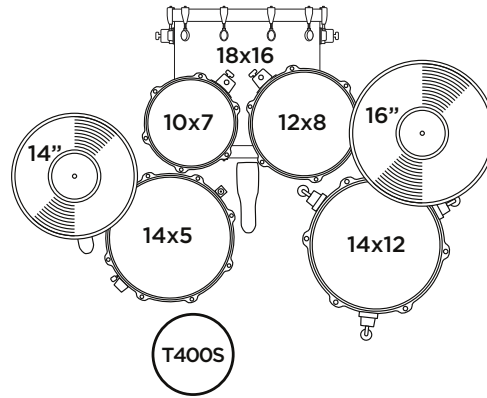

CONFIGURATIONS

5-Piece Junior Drum Set

CM5844FTC

(With Cymbals)

*With S250S Snare stand & T400S Throne