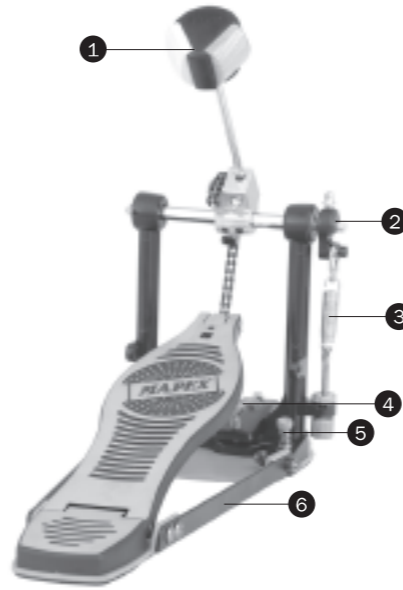

◀ P550A / P550 ▶

Item number	Description
① 4680-515X	Pedal Beater
② 4330-555A	Connector Complete for Bearing
③ 4450-560A	Spring Assy.
④ 4450-567	Spring Hook
⑤ ST080020040	Wing Screw
⑥ 2402-205A	Anchor Screw Assy.
⑦ 4851-245A	Radius Rod Assy.