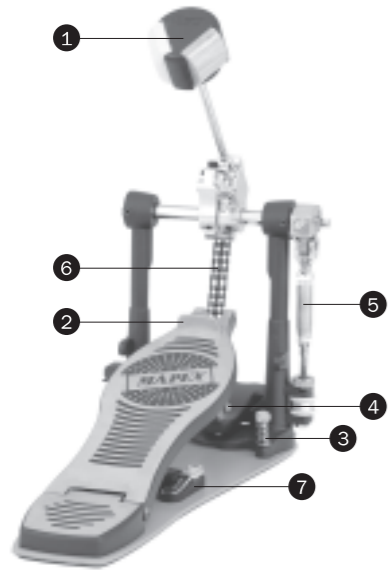

◀ P980A / P980 ▶

Item number	Description
-------------	-------------

- | | |
|---|---------------------------------------|
| ① | 4680-515A Pedal Beater |
| ② | 4680-560A Spring Assy. |
| ③ | 4680-555A Connector Assy. for Bearing |
| ④ | 4880-909A Linkage Assy. |
| ⑤ | 2412-230A Toe Stopper Assy. |
| ⑥ | 2402-205A Anchor Screw Assy. |
| ⑦ | ST080020040 Wing Screw |
| ⑧ | 4A50-255X Chain Assy. for P980A |

◀ P580A / P580 ▶

Item number	Description
-------------	-------------

- | | |
|---|---------------------------------------|
| ① | 4680-515A Pedal Beater |
| ② | 4850-909A Linkage Assy. |
| ③ | 4330-555A Connector Assy. for Bearing |
| ④ | 4450-560A Spring Assy. for P580 |
| ⑤ | 4680-560A Spring Assy. for P580A |
| ⑥ | 2402-205A Anchor Screw Assy. |
| ⑦ | ST080020040 Wing Screw |
| ⑧ | 2412-230A Toe Stopper Assy. |
| ⑨ | 4851-245A Rails Assy. |

◀ P380A / P380 ▶

Item number	Description
-------------	-------------

- | | |
|---|--|
| ① | 4830-525A Pedal Beater |
| ② | 4830-909A Linkage Assy. |
| ③ | 4330-555A Connector Complete for Bearing |
| ④ | 4450-560A Spring Assy. |
| ⑤ | 2402-205A Anchor Screw Assy. |
| ⑥ | ST080020040 Wing Screw |
| ⑦ | 4851-245A Rails Assy. |
| ⑧ | 4830-245 Radius Rod Assy. |

◀ P950A / P950 ▶

Item number	Description
① 4680-515A	Pedal Beater
② 2412-230A	Toe Stopper Assy.
③ 2402-205A	Anchor Screw Assy.
④ ST080020040	Wing Screw
⑤ 4680-560A	Spring Assy.
⑥ 4680-555A	Connector Assy. for Bearing
⑦ 4A50-255X	Chain Assy. for P950A
⑧ KZWA058	Drum Key