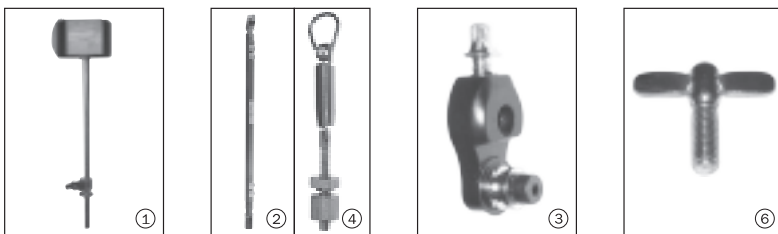

◀ P980A / P980 ▶

Item number	Description
-------------	-------------

- | | |
|---|---------------------------------------|
| ① | 4680-515A Pedal Beater |
| ② | 4680-560A Spring Assy. |
| ③ | 4680-555A Connector Assy. for Bearing |
| ④ | 4880-909A Linkage Assy. |
| ⑤ | 2412-230A Toe Stopper Assy. |
| ⑥ | 2402-205A Anchor Screw Assy. |
| ⑦ | ST080020040 Wing Screw |
| ⑧ | 4A50-255X Chain Assy. for P980A |

◀ P580A / P580 ▶

Item number	Description
-------------	-------------

- | | |
|---|---------------------------------------|
| ① | 4680-515A Pedal Beater |
| ② | 4850-909A Linkage Assy. |
| ③ | 4330-555A Connector Assy. for Bearing |
| ④ | 4450-560A Spring Assy. for P580 |
| ⑤ | 4680-560A Spring Assy. for P580A |
| ⑥ | 2402-205A Anchor Screw Assy. |
| ⑦ | ST080020040 Wing Screw |
| ⑧ | 2412-230A Toe Stopper Assy. |
| ⑨ | 4851-245A Rails Assy. |

◀ P380A / P380 ▶

Item number	Description
-------------	-------------

- | | |
|---|--|
| ① | 4830-525A Pedal Beater |
| ② | 4830-909A Linkage Assy. |
| ③ | 4330-555A Connector Complete for Bearing |
| ④ | 4450-560A Spring Assy. |
| ⑤ | 2402-205A Anchor Screw Assy. |
| ⑥ | ST080020040 Wing Screw |
| ⑦ | 4851-245A Rails Assy. |
| ⑧ | 4830-245 Radius Rod Assy. |