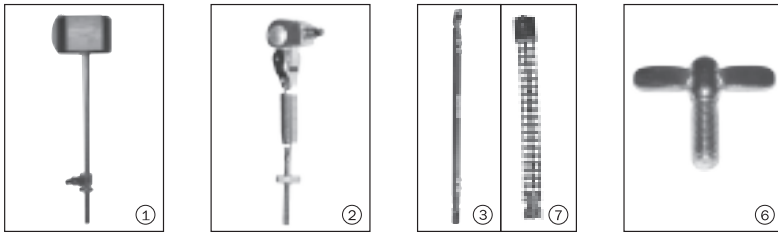

◀ P980A / P980 ▶

Item number	Description
-------------	-------------

- | | |
|---|---------------------------------------|
| ① | 4680-515A Pedal Beater |
| ② | 4680-560A Spring Assy. |
| ③ | 4680-555A Connector Assy. for Bearing |
| ④ | 4880-909A Linkage Assy. |
| ⑤ | 2412-230A Toe Stopper Assy. |
| ⑥ | 2402-205A Anchor Screw Assy. |
| ⑦ | ST080020040 Wing Screw |
| ⑧ | 4A50-255X Chain Assy. for P980A |

◀ P580A / P580 ▶

Item number	Description
-------------	-------------

- | | |
|---|---------------------------------------|
| ① | 4680-515A Pedal Beater |
| ② | 4850-909A Linkage Assy. |
| ③ | 4330-555A Connector Assy. for Bearing |
| ④ | 4450-560A Spring Assy. for P580 |
| ⑤ | 4680-560A Spring Assy. for P580A |
| ⑥ | 2402-205A Anchor Screw Assy. |
| ⑦ | ST080020040 Wing Screw |
| ⑧ | 2412-230A Toe Stopper Assy. |
| ⑨ | 4851-245A Rails Assy. |