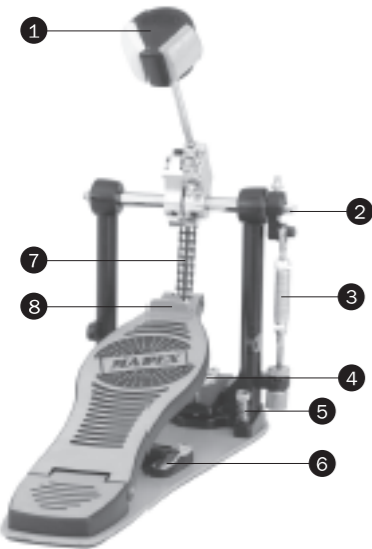

◀ P950A / P950 ▶

Item number	Description
① 4680-515A	Pedal Beater
② 2412-230A	Toe Stopper Assy.
③ 2402-205A	Anchor Screw Assy.
④ ST080020040	Wing Screw
⑤ 4680-560A	Spring Assy.
⑥ 4680-555A	Connector Assy. for Bearing
⑦ 4A50-255X	Chain Assy. for P950A
⑧ KZWA058	Drum Key

◀ P750A / P750 ▶

Item number	Description
① 4680-515A	Pedal Beater
② 4330-555A	Connector Complete for Bearing
③ 4450-560A	Spring Assy.
④ 4450-567	Spring Hook
⑤ ST080020040	Wing Screw
⑥ 2402-205A	Anchor Screw Assy.
⑦ KZWA058	Drum Key
⑧ 4A50-255X	Chain Assy. for P750A
⑨ 2412-230A	Toe Stopper Assy.

◀ P550A / P550 ▶

Item number	Description
① 4680-515X	Pedal Beater
② 4330-555A	Connector Complete for Bearing
③ 4450-560A	Spring Assy.
④ 4450-567	Spring Hook
⑤ ST080020040	Wing Screw
⑥ 2402-205A	Anchor Screw Assy.
⑦ 4851-245A	Radius Rod Assy.

◀ P320A / P320 ▶

Item number	Description
① 4130-525A	Pedal Beater
② 4330-555A	Connector Complete for Bearing
③ 4218-560A	Spring Assy.
④ ST080020040	Wing Screw
⑤ 2402-205A	Anchor Screw Assy.
⑥ 4230-245	Radius Rod Assy.