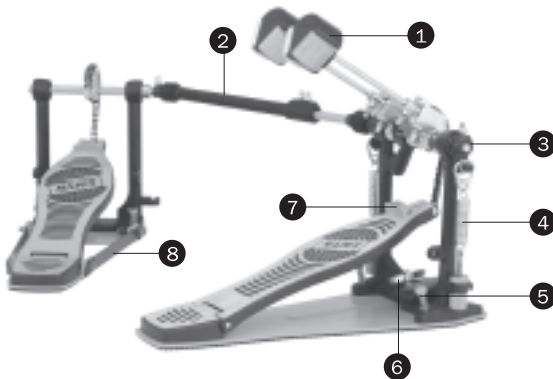

◀ P980A / P980 ▶

Item number	Description
-------------	-------------

- | | |
|---|---------------------------------------|
| ① | 4680-515A Pedal Beater |
| ② | 4680-560A Spring Assy. |
| ③ | 4680-555A Connector Assy. for Bearing |
| ④ | 4880-909A Linkage Assy. |
| ⑤ | 2412-230A Toe Stopper Assy. |
| ⑥ | 2402-205A Anchor Screw Assy. |
| ⑦ | ST080020040 Wing Screw |
| ⑧ | 4A50-255X Chain Assy. for P980A |

◀ P580A / P580 ▶

Item number	Description
-------------	-------------

- | | |
|---|---------------------------------------|
| ① | 4680-515A Pedal Beater |
| ② | 4850-909A Linkage Assy. |
| ③ | 4330-555A Connector Assy. for Bearing |
| ④ | 4450-560A Spring Assy. for P580 |
| ⑤ | 4680-560A Spring Assy. for P580A |
| ⑥ | 2402-205A Anchor Screw Assy. |
| ⑦ | ST080020040 Wing Screw |
| ⑧ | 2412-230A Toe Stopper Assy. |
| ⑨ | 4851-245A Rails Assy. |

◀ P380A / P380 ▶

Item number	Description
-------------	-------------

- | | |
|---|--|
| ① | 4830-525A Pedal Beater |
| ② | 4830-909A Linkage Assy. |
| ③ | 4330-555A Connector Complete for Bearing |
| ④ | 4450-560A Spring Assy. |
| ⑤ | 2402-205A Anchor Screw Assy. |
| ⑥ | ST080020040 Wing Screw |
| ⑦ | 4851-245A Rails Assy. |
| ⑧ | 4830-245 Radius Rod Assy. |

◀ P320A / P320 ▶

Item number	Description
① 4130-525A	Pedal Beater
② 4330-555A	Connector Complete for Bearing
③ 4218-560A	Spring Assy.
④ ST080020040	Wing Screw
⑤ 2402-205A	Anchor Screw Assy.
⑥ 4230-245	Radius Rod Assy.