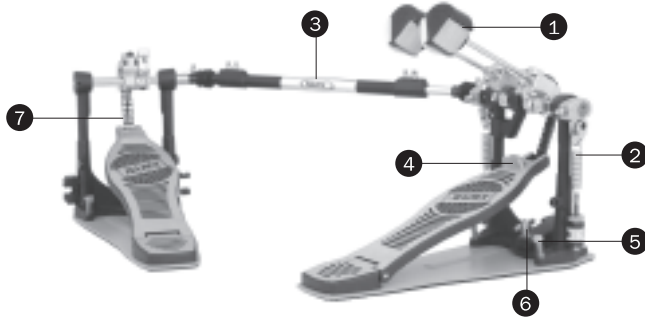

◀ P980A / P980 ▶

Item number	Description
-------------	-------------

- | | |
|---|---------------------------------------|
| ① | 4680-515A Pedal Beater |
| ② | 4680-560A Spring Assy. |
| ③ | 4680-555A Connector Assy. for Bearing |
| ④ | 4880-909A Linkage Assy. |
| ⑤ | 2412-230A Toe Stopper Assy. |
| ⑥ | 2402-205A Anchor Screw Assy. |
| ⑦ | ST080020040 Wing Screw |
| ⑧ | 4A50-255X Chain Assy. for P980A |

◀ P580A / P580 ▶

Item number	Description
-------------	-------------

- | | |
|---|---------------------------------------|
| ① | 4680-515A Pedal Beater |
| ② | 4850-909A Linkage Assy. |
| ③ | 4330-555A Connector Assy. for Bearing |
| ④ | 4450-560A Spring Assy. for P580 |
| ⑤ | 4680-560A Spring Assy. for P580A |
| ⑥ | 2402-205A Anchor Screw Assy. |
| ⑦ | ST080020040 Wing Screw |
| ⑧ | 2412-230A Toe Stopper Assy. |
| ⑨ | 4851-245A Rails Assy. |

◀ P380A / P380 ▶

Item number	Description
-------------	-------------

- | | |
|---|--|
| ① | 4830-525A Pedal Beater |
| ② | 4830-909A Linkage Assy. |
| ③ | 4330-555A Connector Complete for Bearing |
| ④ | 4450-560A Spring Assy. |
| ⑤ | 2402-205A Anchor Screw Assy. |
| ⑥ | ST080020040 Wing Screw |
| ⑦ | 4851-245A Rails Assy. |
| ⑧ | 4830-245 Radius Rod Assy. |

◀ P320A / P320 ▶

Item number	Description
① 4130-525A	Pedal Beater
② 4330-555A	Connector Complete for Bearing
③ 4218-560A	Spring Assy.
④ ST080020040	Wing Screw
⑤ 2402-205A	Anchor Screw Assy.
⑥ 4230-245	Radius Rod Assy.