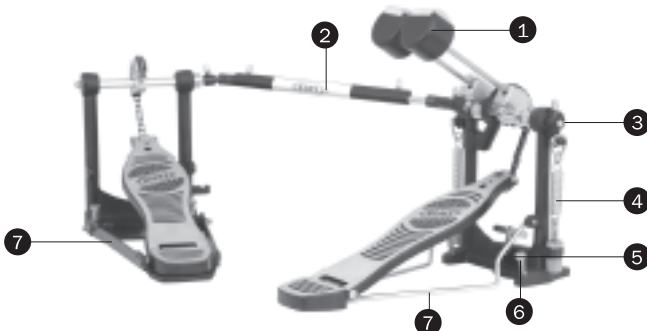

◀ P980A / P980 ▶

Item number	Description
-------------	-------------

- | | |
|---|---------------------------------------|
| ① | 4680-515A Pedal Beater |
| ② | 4680-560A Spring Assy. |
| ③ | 4680-555A Connector Assy. for Bearing |
| ④ | 4880-909A Linkage Assy. |
| ⑤ | 2412-230A Toe Stopper Assy. |
| ⑥ | 2402-205A Anchor Screw Assy. |
| ⑦ | ST080020040 Wing Screw |
| ⑧ | 4A50-255X Chain Assy. for P980A |

◀ P580A / P580 ▶

Item number	Description
-------------	-------------

- | | |
|---|---------------------------------------|
| ① | 4680-515A Pedal Beater |
| ② | 4850-909A Linkage Assy. |
| ③ | 4330-555A Connector Assy. for Bearing |
| ④ | 4450-560A Spring Assy. for P580 |
| ⑤ | 4680-560A Spring Assy. for P580A |
| ⑥ | 2402-205A Anchor Screw Assy. |
| ⑦ | ST080020040 Wing Screw |
| ⑧ | 2412-230A Toe Stopper Assy. |
| ⑨ | 4851-245A Rails Assy. |

◀ P380A / P380 ▶

Item number	Description
-------------	-------------

- | | |
|---|--|
| ① | 4830-525A Pedal Beater |
| ② | 4830-909A Linkage Assy. |
| ③ | 4330-555A Connector Complete for Bearing |
| ④ | 4450-560A Spring Assy. |
| ⑤ | 2402-205A Anchor Screw Assy. |
| ⑥ | ST080020040 Wing Screw |
| ⑦ | 4851-245A Rails Assy. |
| ⑧ | 4830-245 Radius Rod Assy. |

◀ P950A / P950 ▶

Item number	Description
① 4680-515A	Pedal Beater
② 2412-230A	Toe Stopper Assy.
③ 2402-205A	Anchor Screw Assy.
④ ST080020040	Wing Screw
⑤ 4680-560A	Spring Assy.
⑥ 4680-555A	Connector Assy. for Bearing
⑦ 4A50-255X	Chain Assy. for P950A
⑧ KZWA058	Drum Key