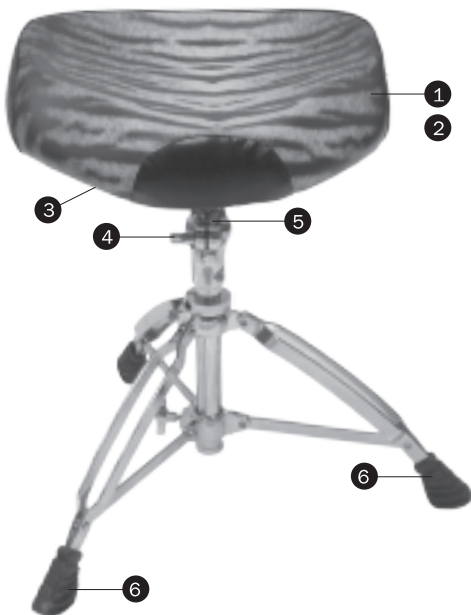

◀ T250A / T250 ▶

Item number	Description
-------------	-------------

- ① 5121-590A Seat Assy.
- ② ST060012035 Wing Screw (for Seat Assy.)
- ③ 5121-5010A Wing Screw
- ④ 3108-045 Rubber Foot (1pc)

- ◀ T560GA / T560G ▶
- ◀ T560GBA / T560GB ▶
- ◀ T560LA / T560L ▶

Item number	Description
-------------	-------------

- |   |            |   |
|---|------------|---|
| ① | 5563-590A  | Seat Assy. for T560GA                   |
| ② | 5568-590A  | Seat Assy. for T560GBA                  |
|   | 5565-590A  | Seat Assy. for T560LA                   |
| ③ | AZ0800230A | Wing Screw                              |
| ④ | AZ0800170A | Wing Screw                              |
| ⑤ | 6700-095A  | Memory Lock for Tube dia. 22.2mm (0.9") |
| ⑥ | 5620-045   | Rubber Foot (1pc)                       |